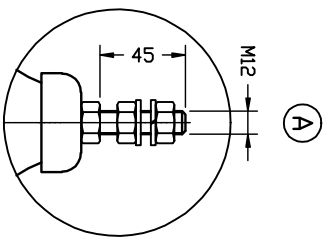

PRELIMINARY
DRAWING

TEGE0500/6kV/ZN/DB-24h
 1550x1650x1000 - height x length x width
 Total weight - approx. 1250kg
 Oil weight - approx. 330kg

DATE	21.10.2008	ORIGINAL	REPLACEMENT	EGE	TEGE0500	SHEET 1
DRAWN	Jedrek V.	VERBODEN/ohol				
HR. MODIFICATION		NAME				
		DATE				