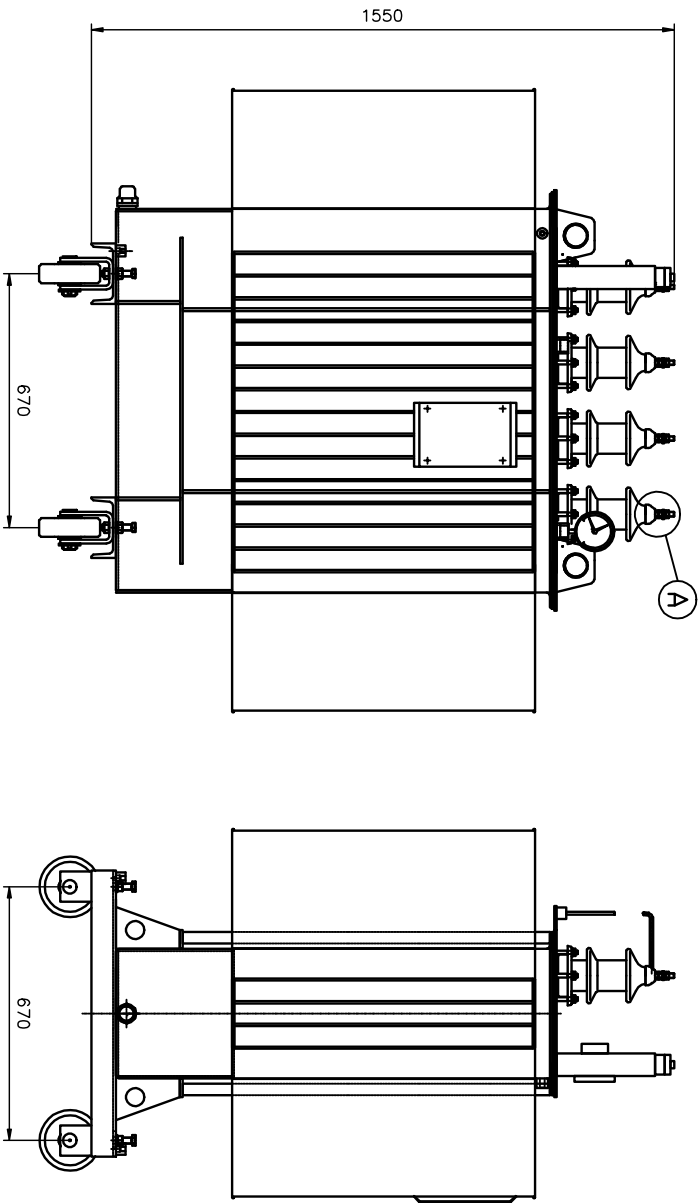

PRELIMINARY
DRAWING

TEGE0500/6kV/ZN/DB-24h
 1550x1650x1000 - height x length x width
 Total weight - approx. 1250kg
 Oil weight - approx. 330kg

DATE	21.10.2008	ORIGINAL	REPLACEMENT	EGE	TEGE0500	SHEET 1
DRAWN	Jedrek V.	VERBODEN/ohol				
HR. MODIFICATION		NAME				
		DATE				