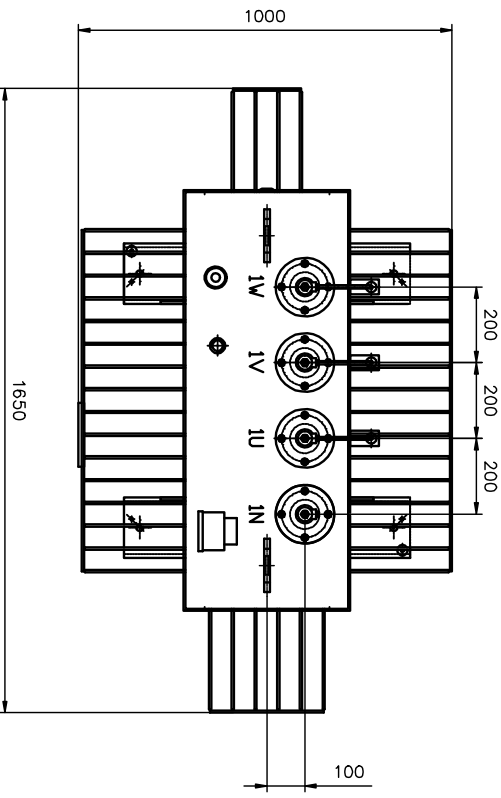

PRELIMINARY
DRAWING

TEGE0500/6kV/ZN/DB-24h
 1550x1650x1000 - height x length x width
 Total weight - approx. 1250kg
 Oil weight - approx. 330kg

DATE	21.10.2008	ORIGINAL	REPLACEMENT	EGE	TEGE0500	SHEET 1
DRAWN	Jedrek V.	VERBODEN/ohol				
HR. MODIFICATION		NAME				
		DATE				